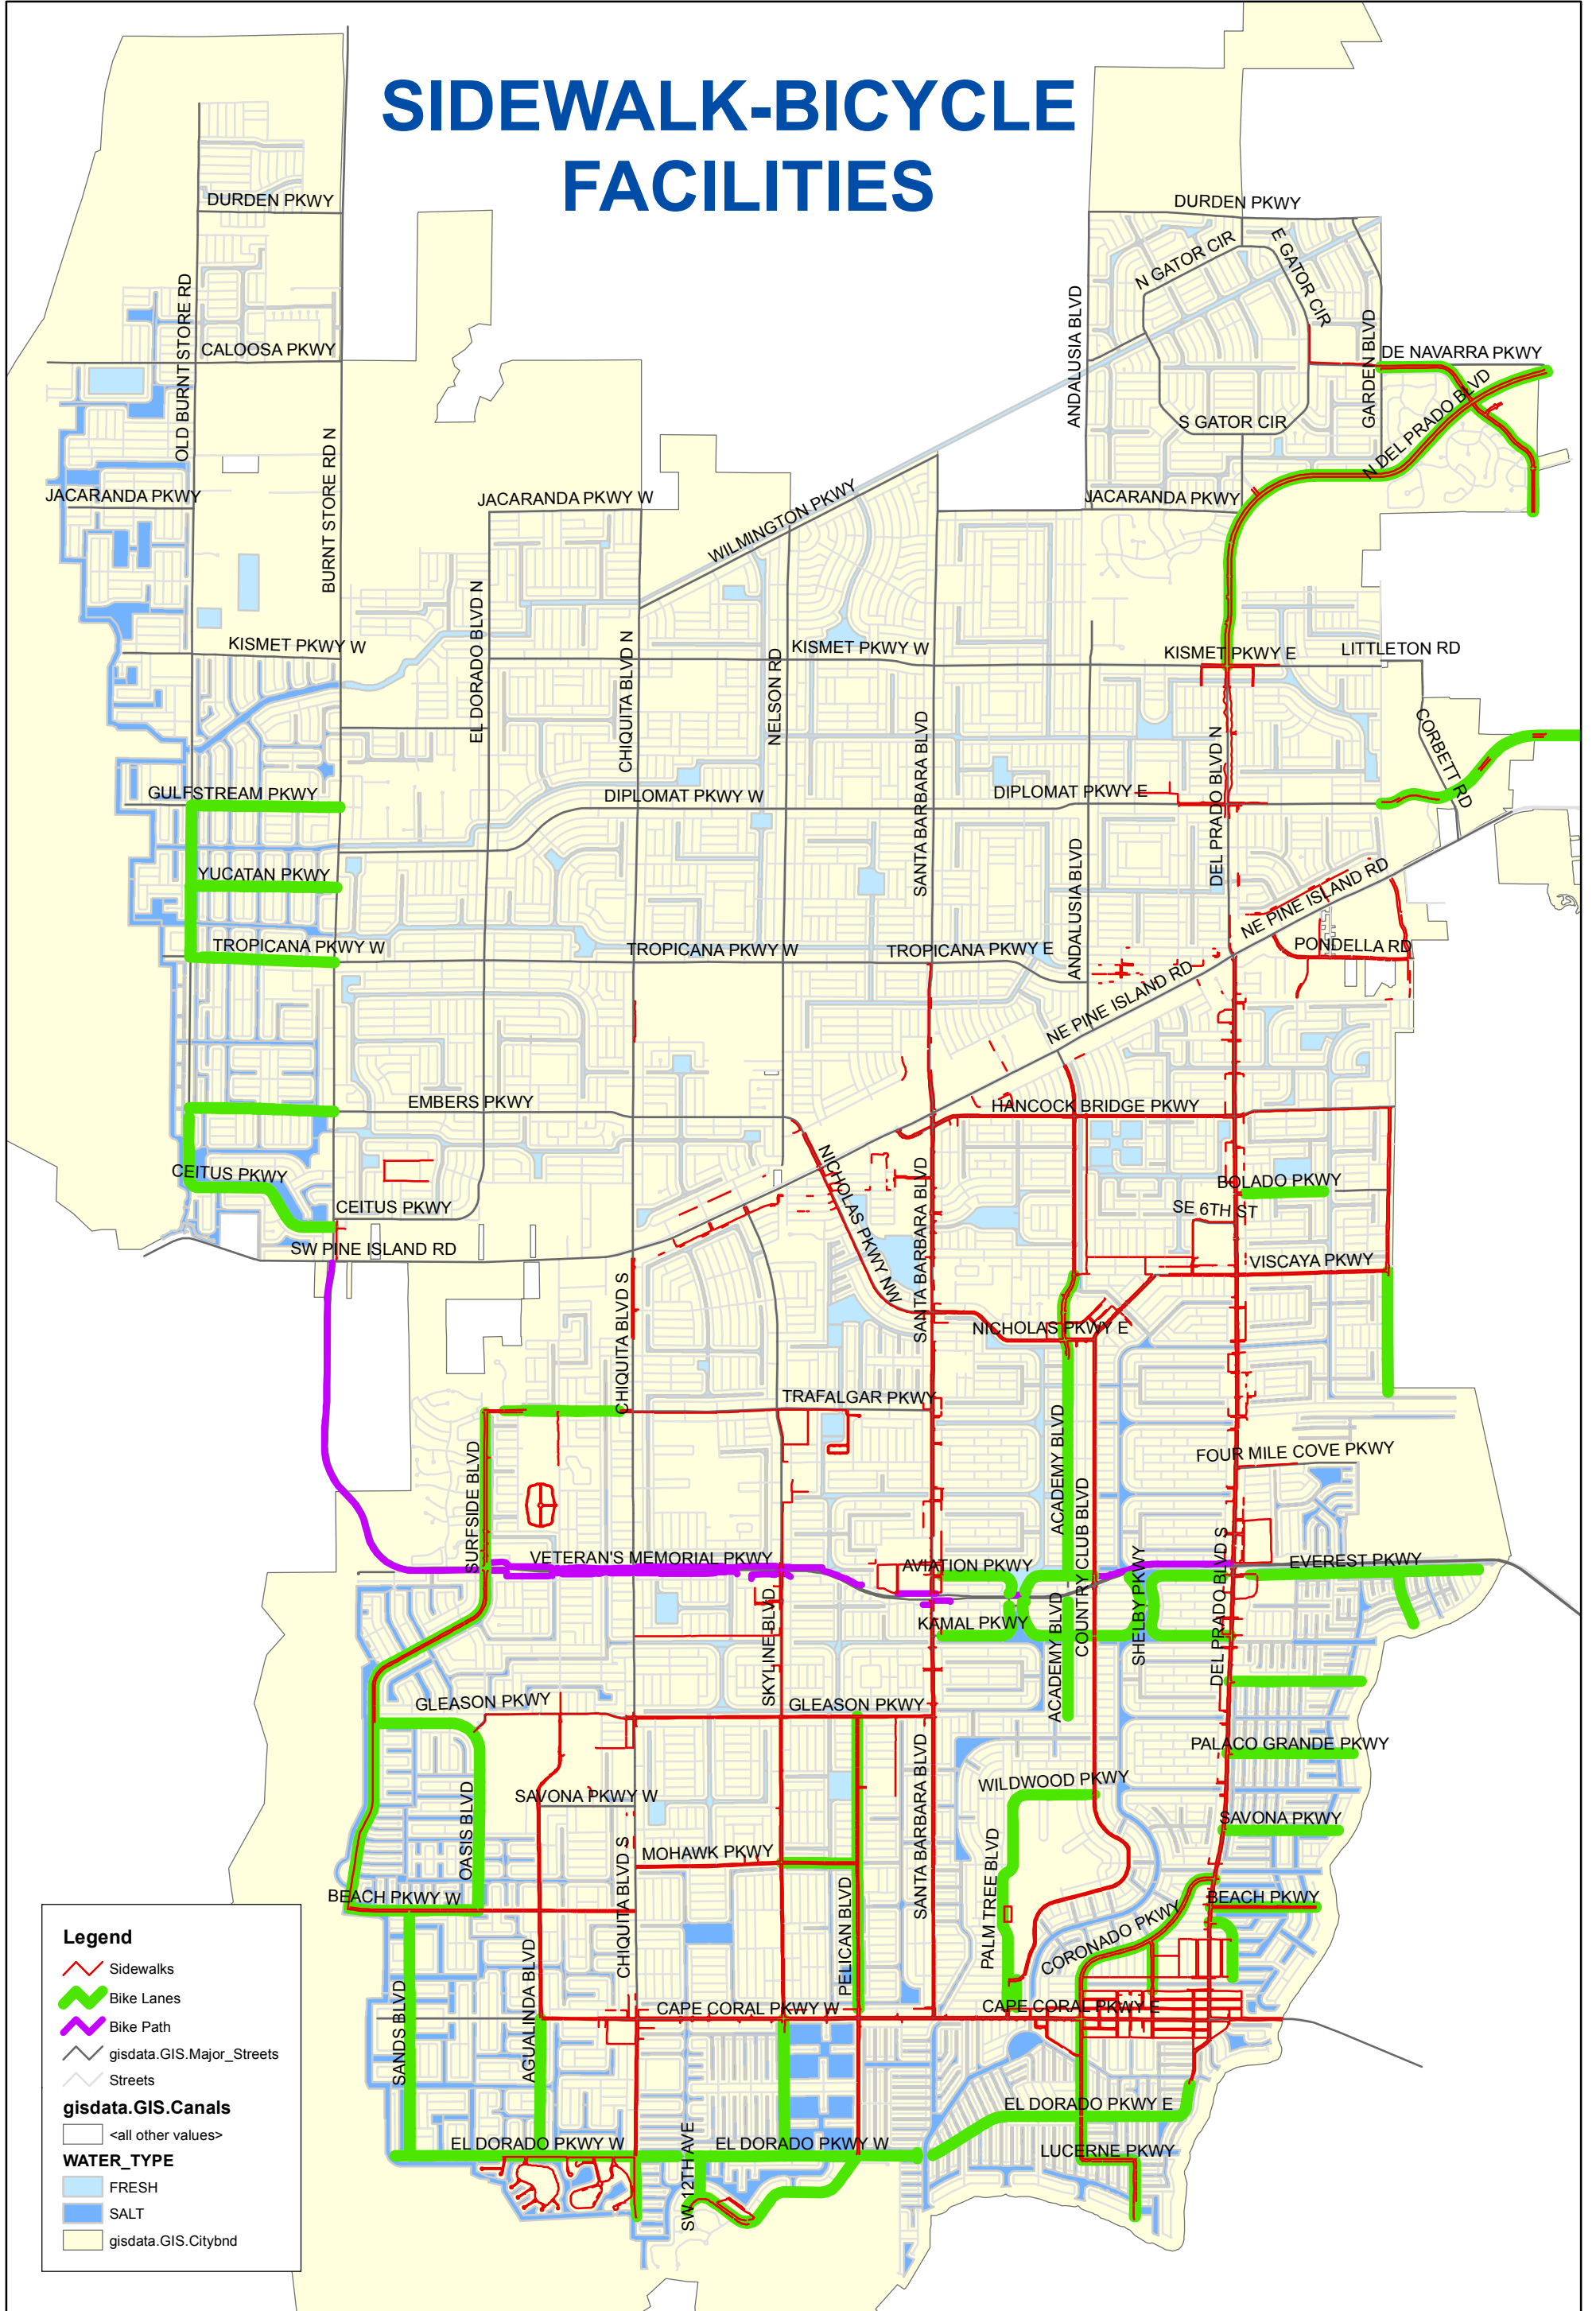

# SIDEWALK-BICYCLE FACILITIES

This map is not a survey and should not be used in place of a survey. While every effort is made to accurately depict the mapped area, errors and omissions may occur. Therefore, the City of Cape Coral cannot be held liable for incidents that may result due to the improper use of the information presented on this map. This map is not intended for construction, navigation or engineering calculations. Please contact the Department of Public Works, Transportation Division with any questions regarding this map product.